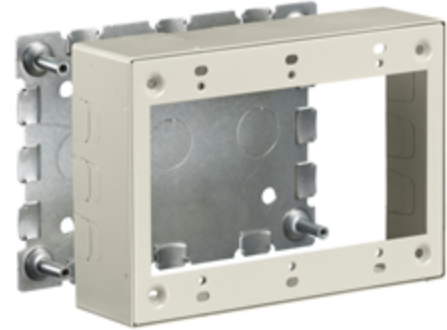

Raceway
Metal Raceway
3-Gang Standard Box

HUBBELL

Features

- For use with HBL500, HBL700 and HBL750 Series Raceway
- Hubbell Handi-Screw® eases installation by eliminating difficult to install long screws
- Rounded corners with no sharp edges
- One seam construction provides a “clean” look
- Box design allows standard wallplates to be mounted flush with virtually no perimeter profile exposed

Ordering Information

Description	Color	UPC Number	Catalog Number
3-Gang Standard Box	Ivory	783585423555	HBL57483IVA

Listings

UL Listed
CSA Certified

Specifications

Height	4.54"
Width	6.45"
Length	1.75"

Online Resources