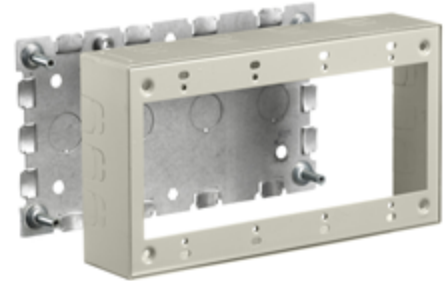

Raceway Metal Raceway 4-Gang Standard Box

HUBBELL

Features

- For use with HBL500, HBL700 and HBL750 Series Raceway
- Hubbell Handi-Screw® eases installation by eliminating difficult to install long screws
- Rounded corners with no sharp edges
- One seam construction provides a “clean” look
- Box design allows standard wallplates to be mounted flush with virtually no perimeter profile exposed

Ordering Information

Description	Color	UPC Number	Catalog Number
4-Gang Standard Box	Ivory	783585423579	HBL57484IVA

Listings

UL Listed
CSA Certified

Specifications

Height	4.54"
Width	8.26"
Length	1.75"

Online Resources