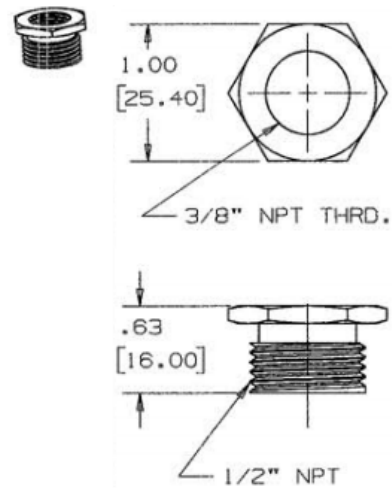

**Raceway
Metal Raceway
Special Nipple**

HUBBELL

Features

- For use with HBL500, HBL700 and HBL750 Series Raceway
- For hanging or connecting either .375 in. (9.5) or .5 in. (12.7) fixtures to Hubbell fittings with 1/2 in. trade size KOs.

Ordering Information

Description	Color	UPC Number	Catalog Number
Special Nipple	Steel	783585217253	HBL5780

Listings

UL Listed
CSA Certified

Specifications

Height	0.63"
Width	0.63"
Length	0.63"

Online Resources