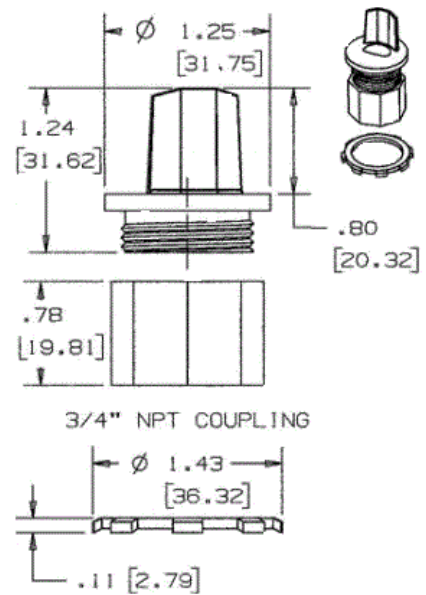

## Features

- For use with HBL500, HBL700 and HBL750 Series Raceway
- For connecting raceway to conduit boxes or panel boxes having KO for conduit.
- May also be used for conduit type fittings.
- 3/4" (19) Female

## Ordering Information

Description	Color	UPC Number	Catalog Number
Box Connector	Steel	783585217277	HBL5781A

## Specifications

Height	0.75"
Width	1.24"
Length	0.75"