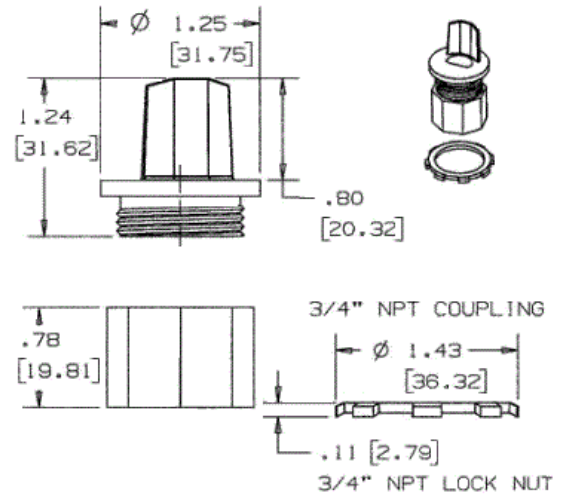

## Features

- For use with HBL500, HBL700 and HBL750 Series Raceway
- For connecting raceway to conduit.
- ½" NPT (13) Female

## Ordering Information

Description	Color	UPC Number	Catalog Number
Conduit Connector	Steel	783585217284	HBL5782A

## Specifications

Height	0.75"
Width	1.75"
Length	0.75"