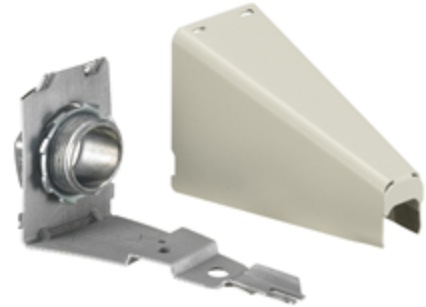

Raceway Metal Raceway Entrance Connector

HUBBELL

Features

- For use with HBL500, HBL700 and HBL750 Series Raceway
- One 3/4 in. KO for panel or conduit connection.
- One 3/4 in. chase nipple and locknut furnished.

Ordering Information

Description	Color	UPC Number	Catalog Number
Entrance Connector	Ivory	783585423791	HBL5786AIVA

Listings

UL Listed
CSA Certified

Specifications

Height	1.84"
Width	3.89"
Length	1.50"

Online Resources