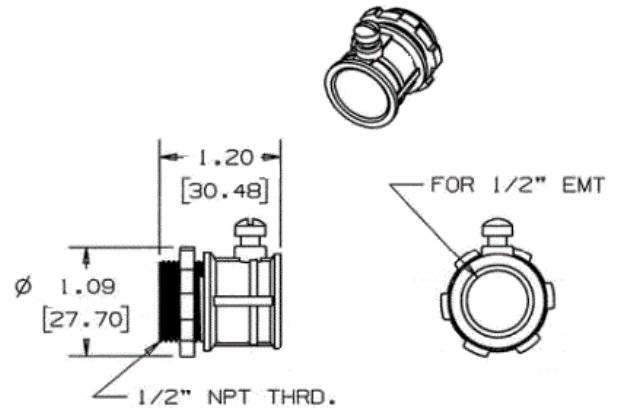

**Raceway
Metal Raceway
1/2 in. EMT Connector**

HUBBELL

Features

- For use with HBL500, HBL700 and HBL750 Series Raceway
- For connecting raceway to conduit boxes or panel boxes having KO for conduit.

Ordering Information

Description	Color	UPC Number	Catalog Number
1/2 in. EMT Connector	Steel	783585217369	HBL5791

Listings

UL Listed
CSA Certified

Specifications

Height	1.09"
Width	1.20"
Length	1.09"

Online Resources

Customer Use Drawing
eCatalog