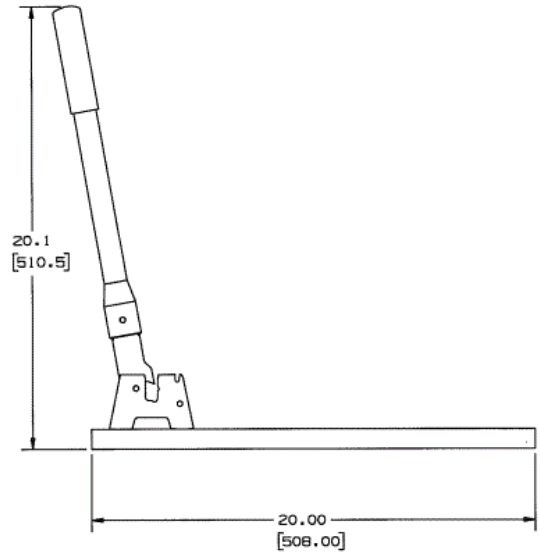

### Ordering Information

Description	Material	UPC Number	Catalog Number
HBL500 Series Cutter	Steel	783585217383	HBL605CUT

### Specifications

Height	3'
Width	0.5"
Length	3'