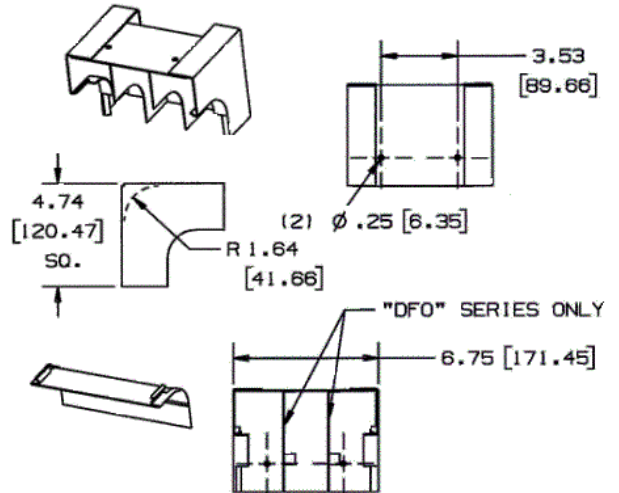

# HUBBELL

**Features**

- For inside surface at right angles.
- Full capacity 1¼ in. bend radius internal elbow.
- HBL6751A couplings included

**Ordering Information**

Description	Material	UPC Number	Catalog Number
Internal Elbow, Divided	Steel	783585217758	HBL6717DFOIV

**Color**  
 Ivory

**Listings**

UL Listed  
 CSA Certified

**Specifications**

Height	6.75"
Width	4.74"
Length	4.74"

**Online Resources**

Customer Use Drawing  
 eCatalog  
 Installation Instructions