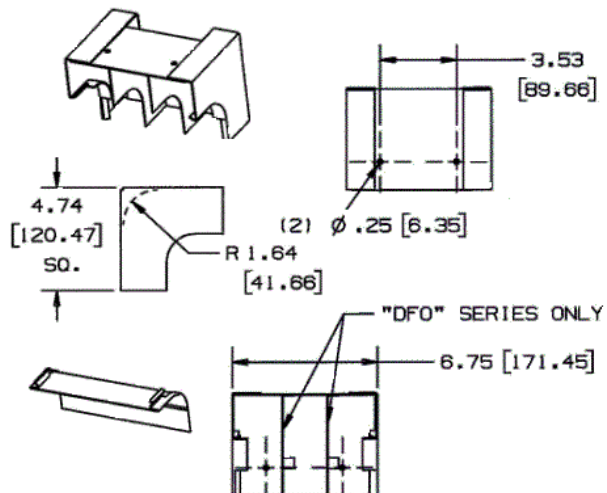

Raceway
Metal Raceway
HBL6750 Series Internal Elbow, Undivided

Features

- For inside surface at right angles.
- HBL6751A couplings included

Ordering Information

Description	Material	UPC Number	Catalog Number
Internal Elbow, Undivided	Steel	783585217765	HBL6717GY

Color
 Gray

Listings

UL Listed
 CSA Certified

Specifications

Height	6.75"
Width	4.74"
Length	4.74"

Online Resources

Customer Use Drawing
 eCatalog
 Installation Instructions