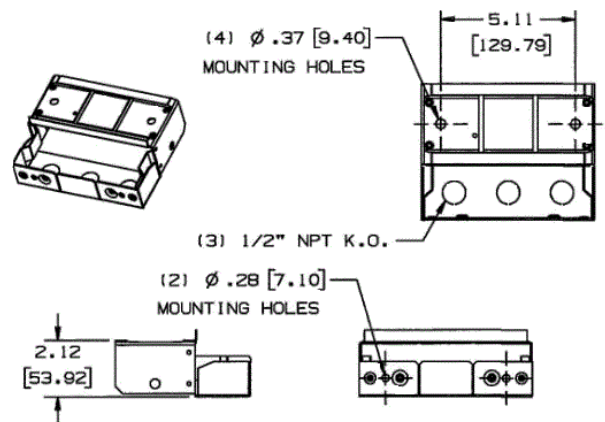

## Ordering Information

Description	Material	UPC Number	Catalog Number
Inverted Internal Elbow	Steel	783585217789	HBL6717NGY

Color  
Gray

## Specifications

Height	2.14"
Width	6.56"
Length	5.13"