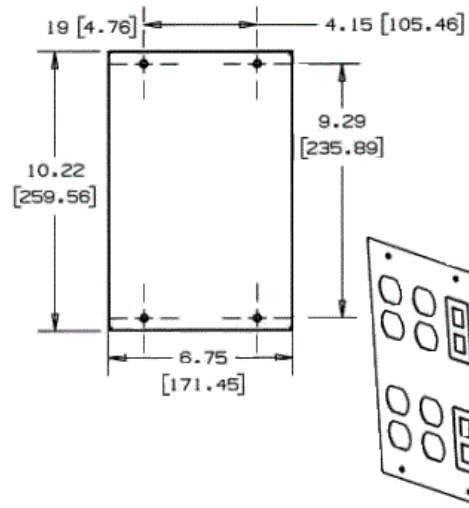

## Ordering Information

Description	Material	UPC Number	Catalog Number
6-Gang Plate	Steel	783585217895	HBL67473BBBBFFG

**Color**  
Gray

## Specifications

Height	6.75"
Width	10.22"
Length	0.2"