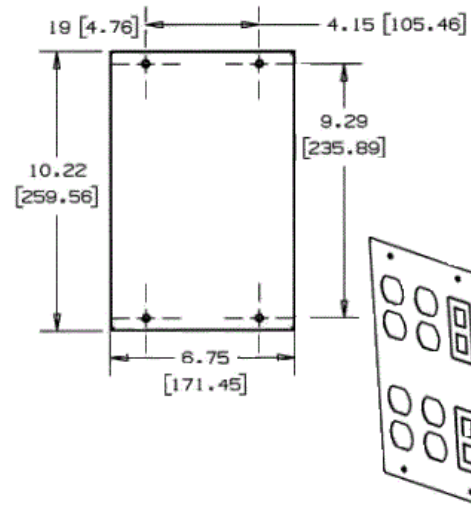

## Ordering Information

Description	Material	UPC Number	Catalog Number
6-Gang Plate	Steel	783585217901	HBL67473BBBBFFIV

**Color**  
Ivory

## Specifications

Height	6.75"
Width	10.22"
Length	0.2"