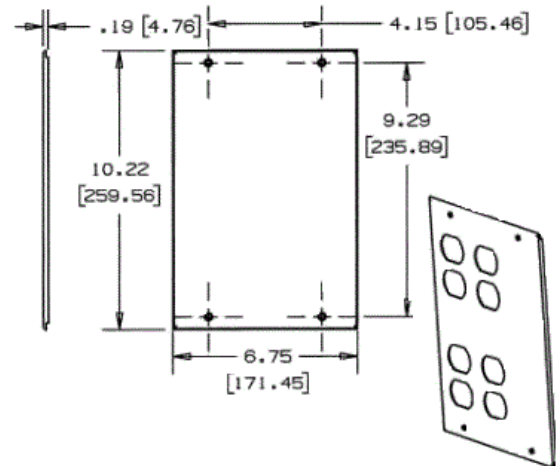

Raceway
Metal Raceway
HBL6750 Series 6-Gang Plate

HUBBELL

Features

- Four Duplex Openings, Two Blanks
- For four 15A and 20A duplex receptacles and duplex communication frames shown on page R-45.
- Includes Mounting Bracket

Ordering Information

Description	Material	UPC Number	Catalog Number
6-Gang Plate	Steel	783585217956	HBL67473BBBBXXG

Color
Gray

Listings

UL Listed
CSA Certified

Specifications

Height	6.75"
Width	10.22"
Length	0.2"