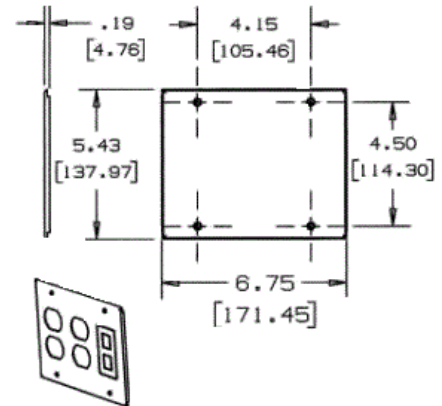

Raceway
Metal Raceway
HBL6750 Series 3-Gang Plate

HUBBELL

Features

- Two Duplex Openings, One Modular Furniture
- For 15A and 20A duplex receptacles and duplex communication frames shown on page R-45.
- Includes modular furniture with two keystone twistouts.
- Includes Mounting Bracket

Ordering Information

Description	Material	UPC Number	Catalog Number
3-Gang Plate	Steel	783585218038	HBL6747BBFGY

Color
Gray

Listings

UL Listed
CSA Certified

Specifications

Height	6.75"
Width	5.43"
Length	0.2"