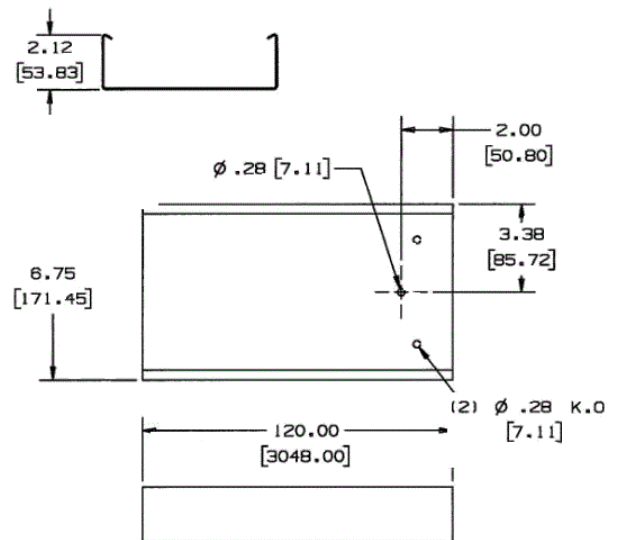

Raceway
Metal Raceway
HBL6750 Series Single Channel Base

Features

- Packed 20 ft. (6.1m) per carton, 10 ft. (3m) lengths.
- HBL6750 Series offers maximum capacity in a low profile raceway
- Low profile raceway provides a less conspicuous profile than competitive versions
- HBL6750 Series options include single channel (no divider), two channel (1/3, 2/3 divider) or three channel (1/3, 1/3, 1/3 divider)

Ordering Information

Description	Material	UPC Number	Catalog Number
Single Channel Base	Steel	783585218229	HBL6750B10IV

Color
Ivory

Listings

UL Listed
CSA Certified

Specifications

Height	2.12"
Width	6.75"
Length	10'