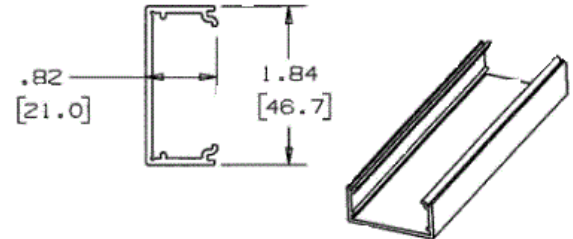

### Ordering Information

Description	Material	UPC Number	Catalog Number
Base	Anodized Aluminum	783585110554	HBLALU2000B10

### Specifications

Height	0.82"
Width	1.84"
Length	10'