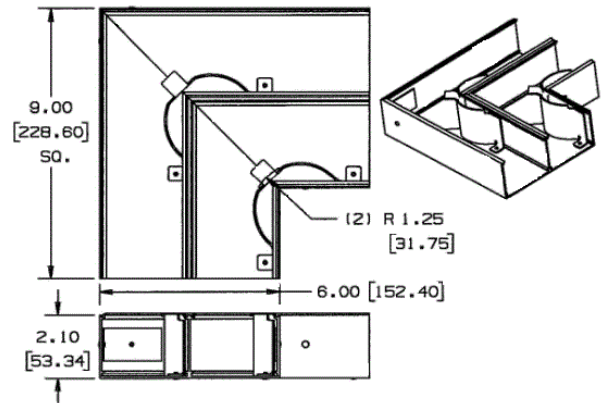

Raceway
Aluminum Raceway
**HBLALU4800 Series Two Channel Flat
Elbow**

HUBBELL

Features

- For making a 90° flat turn in a raceway run.
- HBLALU5701 couplings included.
- See page R-44 for cover plates.

Ordering Information

Description	Material	UPC Number	Catalog Number
Flat Elbow	Anodized Aluminum	783585218786	HBLALU4811

Listings

UL Listed
CSA Certified

Specifications

Height	2.10"
Width	9.00"
Length	9.00"

Online Resources

Customer Use Drawing
eCatalog
Installation Instructions