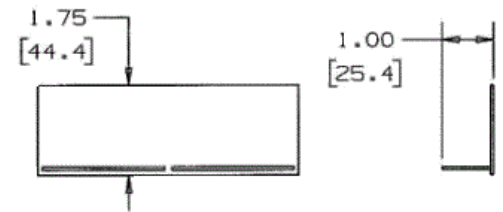

## Ordering Information

Description	Material	UPC Number	Catalog Number
Blank End Fitting	Anodized Aluminum	783585110837	HBLALU5010B

## Specifications

Height	1.75"
Width	5.08"
Length	0.20"