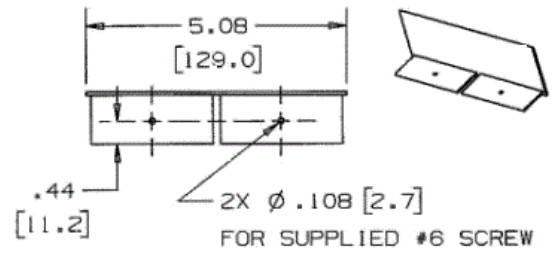

## Ordering Information

Description	Material	UPC Number	Catalog Number
Blank End Fitting	Anodized Aluminum	783585110837	HBLALU5010B

## Specifications

Height	1.75"
Width	5.08"
Length	0.20"