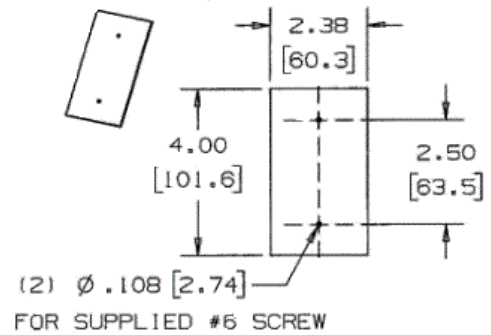

Raceway Aluminum Raceway HBLALU5000 Series Tee

HUBBELL

Features

- For branch connections of two runs of HBLALU5000 Raceway.
- HBLALU5701 couplings included.
- See page R-44 for cover plates.

Ordering Information

Description	Material	UPC Number	Catalog Number
Tee	Anodized Aluminum	783585110868	HBLALU5015

Listings

UL Listed
CSA Certified

Specifications

Height	1.66"
Width	9.00"
Length	8.08"

Online Resources

Customer Use Drawing
eCatalog
Installation Instructions