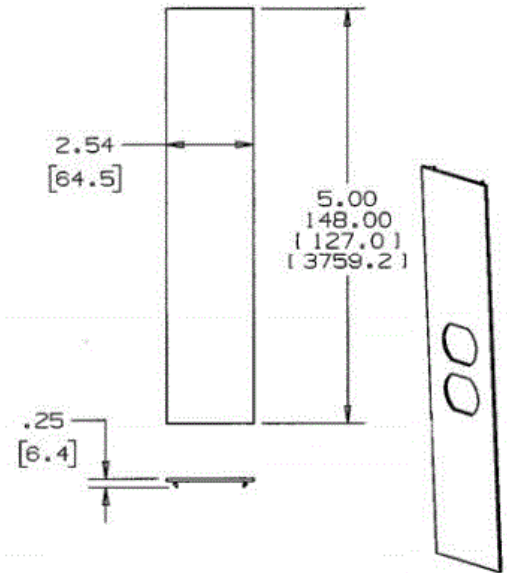

Raceway
Aluminum Raceway
HBLALU5000 and HBLALU7620 Series
Duplex Receptacle Cover

HUBBELL

Features

- Base Mounted Device
- For duplex receptacles and duplex communication frames shown on page R-45.

Ordering Information

Description	Material	UPC Number	Catalog Number
Duplex Receptacle Cover	Anodized Aluminum	783585110998	HBLALU57DRBM

Listings

UL Listed
CSA Certified

Specifications

Height	2.54"
Width	12.00"
Length	0.20"

Online Resources