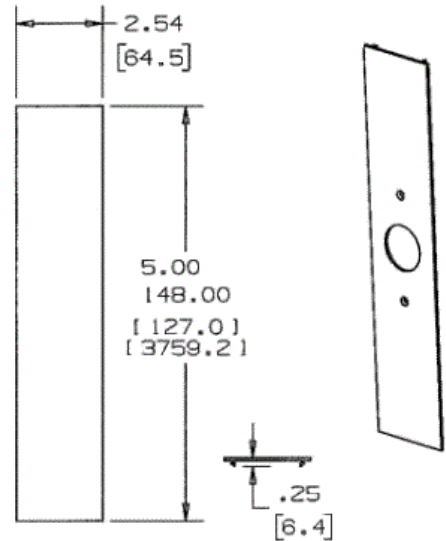

Raceway
Aluminum Raceway
HBLALU5000 and HBLALU7620 Series
Single Receptacle Cover

HUBBELL

Features

- For single receptacle with face diameters of 1.38 in. to 1.39 in. (35.05 to 35.31).

Ordering Information

Description	Material	UPC Number	Catalog Number
Single Receptacle Cover	Anodized Aluminum	783585110943	HBLALU57E

Listings

UL Listed
 CSA Certified

Specifications

Height	2.54"
Width	12.00"
Length	0.20"

Online Resources