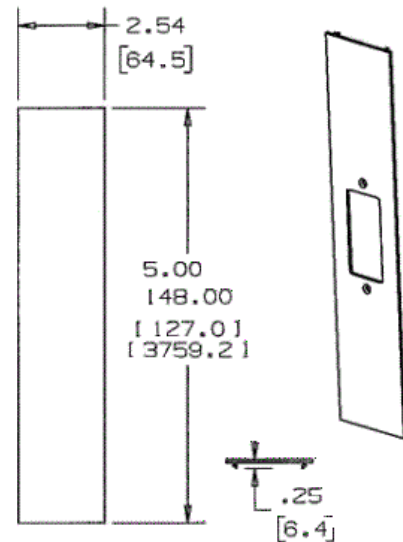

Ordering Information

Description	Material	UPC Number	Catalog Number
Rectangular Style Line® Cover	Anodized Aluminum	783585110967	HBLALU57G

Listings

UL Listed
CSA Certified

Specifications

Height	2.54"
Width	12.00"
Length	0.20"