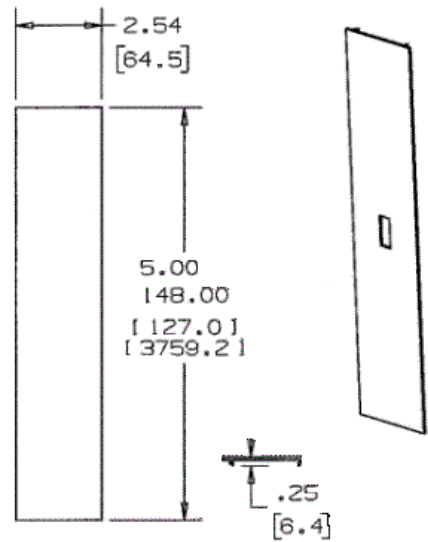

### Ordering Information

Description	Material	UPC Number	Catalog Number
Toggle Switch Cover	Anodized Aluminum	783585111032	HBLALU57NBM

### Specifications

Height	2.54"
Width	12.00"
Length	0.20"