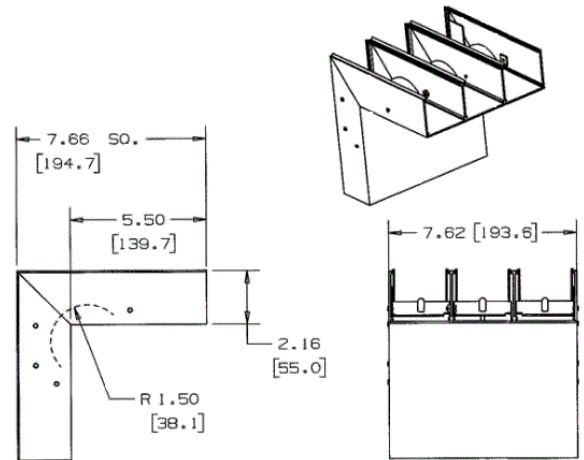

| Description | Material | UPC Number | Catalog Number |
|----------------------|-------------------|--------------|----------------|
| External Elbow Cover | Anodized Aluminum | 783585111131 | HBLALU7618 |

Listings

UL Listed
CSA Certified

Specifications

| | |
|--------|-------|
| Height | 2.16" |
| Width | 5.50" |
| Length | 5.50" |

Online Resources

Customer Use Drawing
eCatalog
Installation Instructions