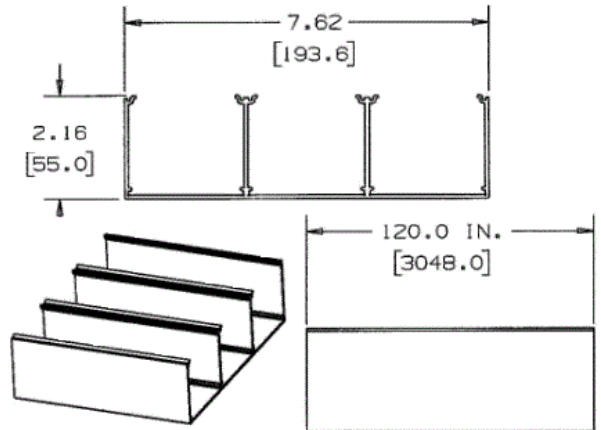

Raceway
Aluminum Raceway
HBLALU7620 Series Three Channel Base

HUBBELL

Features

- Satin anodized finish
- Packed 40 ft. (12.19m) per carton, 10 ft. (3m) lengths.
- Available in Pre-Wired Raceway

Ordering Information

Description	Material	UPC Number	Catalog Number
Three Channel Base	Anodized Aluminum	783585111056	HBLALU7620B10

Listings

UL Listed
CSA Certified

Specifications

Height	2.16"
Width	7.62"
Length	10'

Online Resources