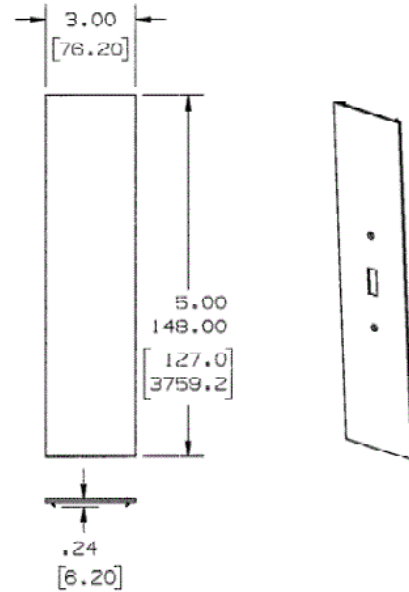

Raceway
Aluminum Raceway
HBLALU3800 and HBLALU4800 Series
Toggle Switch Cover

HUBBELL

Features

- For single pole, two pole, three way or four way switches.

Ordering Information

Description	Material	UPC Number	Catalog Number
Toggle Switch Cover	Anodized Aluminum	783585218939	HBLALUN

Listings

UL Listed
CSA Certified

Specifications

Height	3.00"
Width	12.00"
Length	0.20"

Online Resources

Customer Use Drawing
eCatalog
Installation Instructions