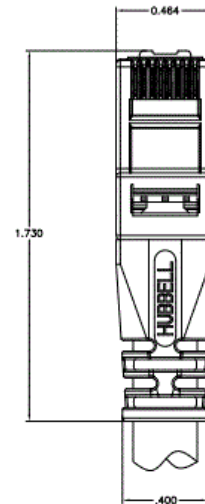

Ordering Information

Description	Color	Catalog Number	UPC
7 ft. Category 6 Patch Cord	Black	HC6BK07	662620231747

Listings

ANSI/TIA/EIA-568-C.2 Category 6 component
ISO 11801/60603-7-41 Category 6 component
Mechanical: Verified to TIA-568-C.2
UL Listed 1863

Specifications

Conductor	24AWG UTP
Jacket	Flame-Retardant PVC-CM Rated
Plug Body	Polycarbonate UL 94V-0
Plug Boot	Polycarbonate UL 94V-0
Contact Plating	50 micro-inch Gold with 100 micro-inch under plating
OD	0.224 in.