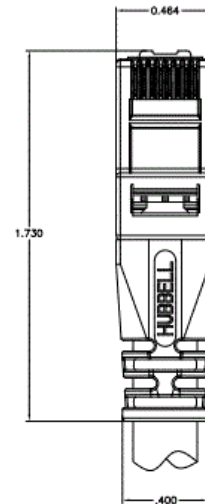

Ordering Information

Description	Color	Catalog Number	UPC
15 ft. Category 6 Patch Cord	Black	HC6BK15	662620231761

Listings

ANSI/TIA/EIA-568-C.2 Category 6 component
ISO 11801/60603-7-41 Category 6 component
Mechanical: Verified to TIA-568-C.2
UL Listed 1863

Specifications

Conductor	24AWG UTP
Jacket	Flame-Retardant PVC-CM Rated
Plug Body	Polycarbonate UL 94V-0
Plug Boot	Polycarbonate UL 94V-0
Contact Plating	50 micro-inch Gold with 100 micro-inch under plating
OD	0.224 in.