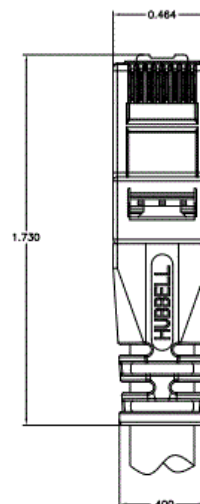

NEXTSPEED
Category 6 Patch Cords

HUBBELL

Patch Cord

Features

- Third Party Verified Category 6 Component
- Plug Optimized For High Density Switch Ports
- TSB-155 10 Gig Support
- Qualified to 150% of 802.3bt PoE Current Level

Ordering Information

Description	Color	Catalog Number	UPC
3 ft. Category 6 Patch Cord	Purple	HC6P03	662620232874

Listings

ANSI/TIA/EIA-568-C.2 Category 6 component
ISO 11801/60603-7-41 Category 6 component
Mechanical: Verified to TIA-568-C.2
UL Listed 1863

Specifications

Conductor	24AWG UTP
Jacket	Flame-Retardant PVC-CM Rated
Plug Body	Polycarbonate UL 94V-0
Plug Boot	Polycarbonate UL 94V-0
Contact Plating	50 micro-inch Gold with 100 micro-inch under plating
OD	0.224 in.