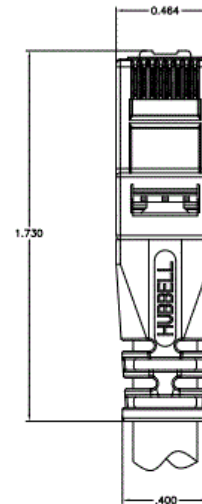

Ordering Information

Description	Color	Catalog Number	UPC
15 ft. Category 6 Patch Cord	Purple	HC6P15	662620232911

Listings

ANSI/TIA/EIA-568-C.2 Category 6 component
ISO 11801/60603-7-41 Category 6 component
Mechanical: Verified to TIA-568-C.2
UL Listed 1863

Specifications

Conductor	24AWG UTP
Jacket	Flame-Retardant PVC-CM Rated
Plug Body	Polycarbonate UL 94V-0
Plug Boot	Polycarbonate UL 94V-0
Contact Plating	50 micro-inch Gold with 100 micro-inch under plating
OD	0.224 in.