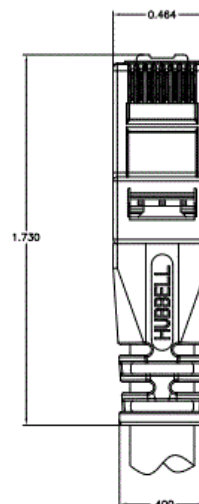

NEXTSPEED
Category 6 Patch Cords

HUBBELL

Patch Cord

Features

- Third Party Verified Category 6 Component
- Plug Optimized For High Density Switch Ports
- TSB-155 10 Gig Support
- Qualified to 150% of 802.3bt PoE Current Level

Ordering Information

Description	Color	Catalog Number	UPC
3 ft. Category 6 Patch Cord	White	HC6W03	662620233567

Listings

ANSI/TIA/EIA-568-C.2 Category 6 component
ISO 11801/60603-7-41 Category 6 component
Mechanical: Verified to TIA-568-C.2
UL Listed 1863

Specifications

Conductor	24AWG UTP
Jacket	Flame-Retardant PVC-CM Rated
Plug Body	Polycarbonate UL 94V-0
Plug Boot	Polycarbonate UL 94V-0
Contact Plating	50 micro-inch Gold with 100 micro-inch under plating
OD	0.224 in.

Accessories

Category 6 Component Jack	HXJ6W
Category 6 24-Port Patch Panel	HP624
Category 6 48-Port Patch Panel	HP5E48

Online Resources

Customer Use Drawing
Customer Use Drawing
eCatalog