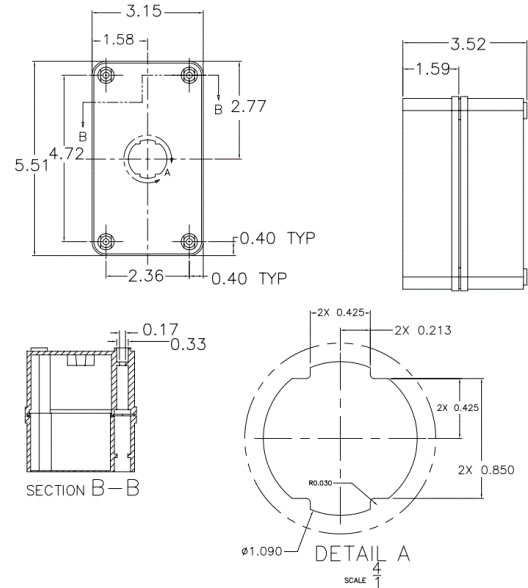

Accessories

High-Impact Category 5E Connector	HI5E
High-Impact Category 5E Coupler	HI5EC
High-Impact Category 6 Connector	HI6
High-Impact Category 6 Coupler	HI6C
High-Impact Protective Cap	HIC