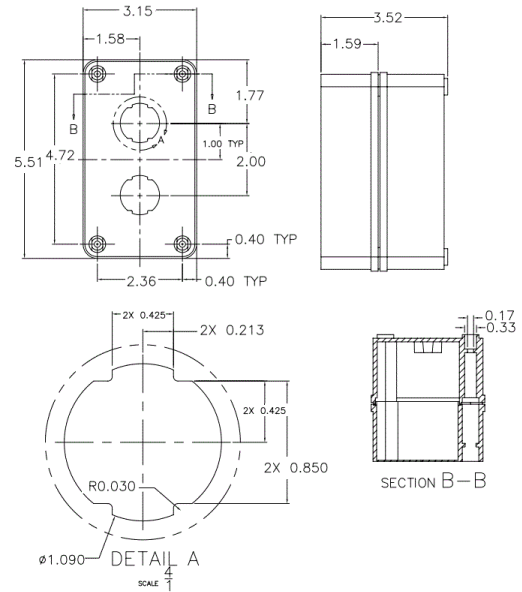

**Listings**

UL Listed

**Specifications**

Ports	2
NEMA Type Rating	4X

**Accessories**

High-Impact Category 5E Connector	<b>HI5E</b>
High-Impact Category 5E Coupler	<b>HI5EC</b>
High-Impact Category 6 Connector	<b>HI6</b>
High-Impact Category 6 Coupler	<b>HI6C</b>
High-Impact Protective Cap	<b>HIC</b>