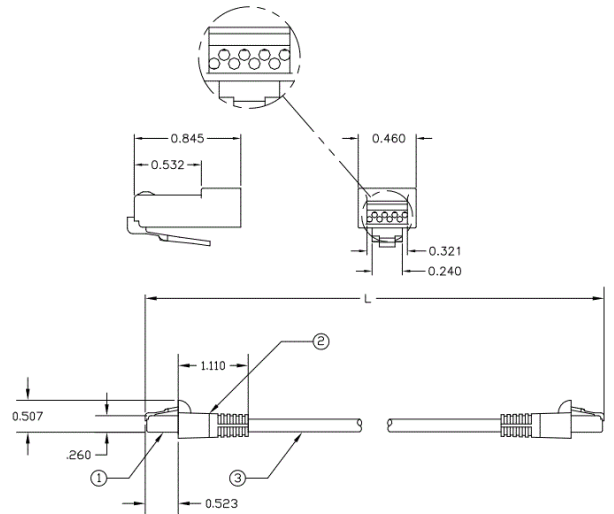

Applications

IEEE 802.3ab 1000GBASE-T
IEEE 802.3bt 4PPoE Power over Ethernet
TIA TSB-155 10GbE Over 55 Meters
Backward compatible with Cat 5E hardware and applications