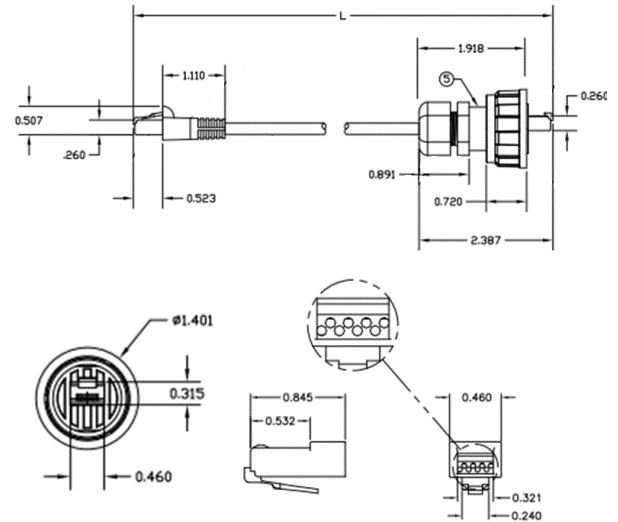

HI-Impact
Category 6 Patch Cords
HI-Impact Cat 6 RJ45 on Both Sides

HUBBELL

Features

- High-Performance Category 6
- IP67 and IP66 Rated for Dust and Liquids
- Durable, Rugged Construction
- Intuitive, Quick Action Mating

Ordering Information

Description	Color	Catalog Number	UPC
HI-Impact Cat 6 RJ45 on Both Ends, 7 feet	Black	HI607EE	662620856025

Listings

UL and cUL Listed
 TIA-568-C.2 Category 6 Component

Specifications

HI-Impact Housing	UV resistant, Valox®, UL 94V-0
-------------------	--------------------------------

Performance

Electrical	Qualified to 150% of 802.3bt PoE Current Level
Mechanical	Vibration: 5g (operational) 10-500Hz Mating Cycle: 750 minimum
Environmental	Ingress Protection: IP67 and IP66 (dust/water) HI-Impact Housing Temperature Range: -25°C to 70°C Corrosion: Resistant to most common chemicals, oils and cleaning agents UV Resistant Housing