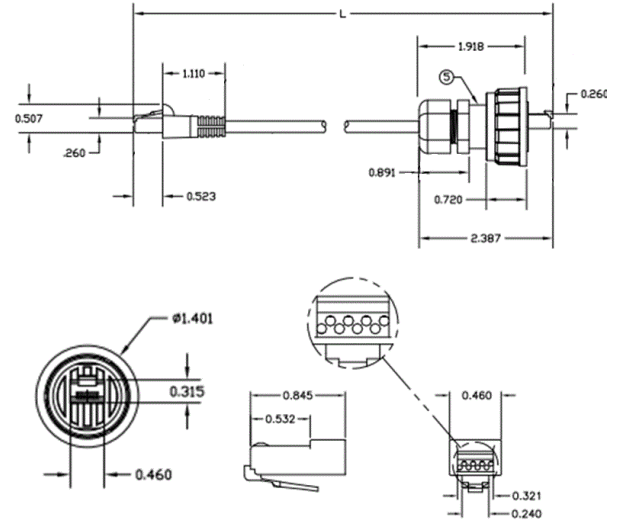

HI-Impact
Category 6 Patch Cords
HI-Impact Cat 6 RJ45 on Both Sides

HUBBELL

Features

- High-Performance Category 6
- IP67 and IP66 Rated for Dust and Liquids
- Durable, Rugged Construction
- Intuitive, Quick Action Mating

Ordering Information

Description	Color	Catalog Number	UPC
HI-Impact Cat 6 RJ45 on Both Ends, 10 feet	Black	HI610EE	662620856032

Listings

UL and cUL Listed
 TIA-568-C.2 Category 6 Component

Specifications

HI-Impact Housing	UV resistant, Valox®, UL 94V-0
Performance	
Electrical	Qualified to 150% of 802.3bt PoE Current Level
Mechanical	Vibration: 5g (operational) 10-500Hz Mating Cycle: 750 minimum
Environmental	Ingress Protection: IP67 and IP66 (dust/water) HI-Impact Housing Temperature Range: -25°C to 70°C Corrosion: Resistant to most common chemicals, oils and cleaning agents UV Resistant Housing

Applications

IEEE 802.3ab 1000GBASE-T
 IEEE 802.3bt 4PPoE Power over Ethernet
 TIA TSB-155 10GbE Over 55 Meters
 Backward compatible with Cat 5E hardware and applications

Accessories

HI-Impact Category 5e Coupler	HI5EC
HI-Impact Category 6 Connector	HI6
HI-Impact Category 6 Coupler	HI6C