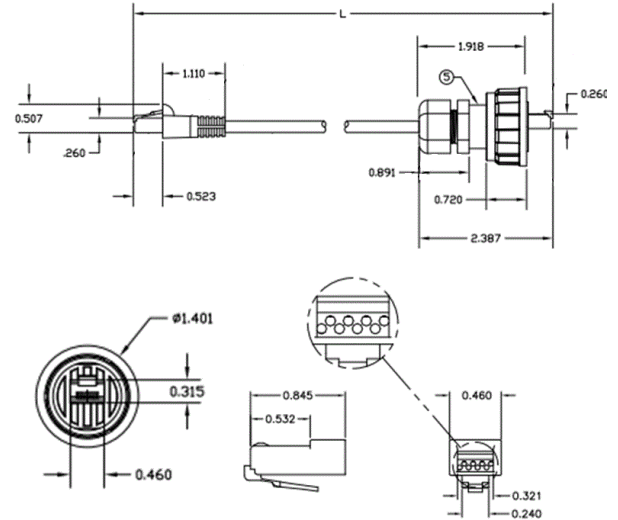

HI-Impact
Category 6 Patch Cords
HI-Impact Cat 6 RJ45 on Both Sides

HUBBELL

Features

- High-Performance Category 6
- IP67 and IP66 Rated for Dust and Liquids
- Durable, Rugged Construction
- Intuitive, Quick Action Mating

Ordering Information

Description	Color	Catalog Number	UPC
HI-Impact Cat 6 RJ45 on Both Ends, 15 feet	Black	HI615EE	662620856049

Listings

UL and cUL Listed
 TIA-568-C.2 Category 6 Component

Specifications

HI-Impact Housing	UV resistant, Valox®, UL 94V-0
-------------------	--------------------------------

Performance

Electrical	Qualified to 150% of 802.3bt PoE Current Level
Mechanical	Vibration: 5g (operational) 10-500Hz Mating Cycle: 750 minimum
Environmental	Ingress Protection: IP67 and IP66 (dust/water) HI-Impact Housing Temperature Range: -25°C to 70°C Corrosion: Resistant to most common chemicals, oils and cleaning agents UV Resistant Housing