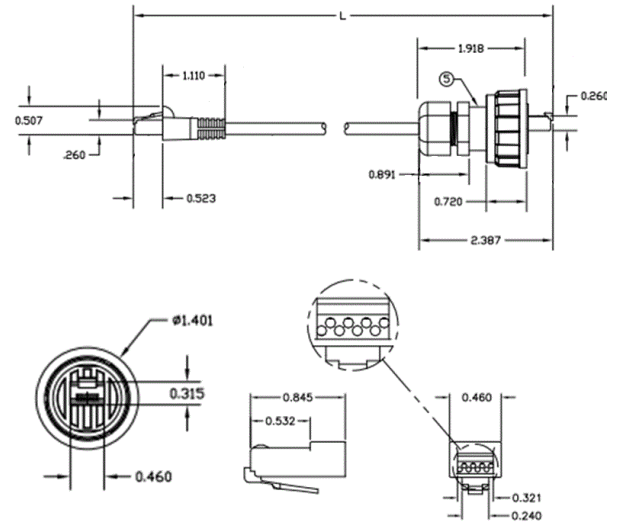

HI-Impact
Category 6 Patch Cords
HI-Impact Cat 6 RJ45 on Both Sides

HUBBELL

Features

- High-Performance Category 6
- IP67 and IP66 Rated for Dust and Liquids
- Durable, Rugged Construction
- Intuitive, Quick Action Mating

Ordering Information

Description	Color	Catalog Number	UPC
HI-Impact Cat 6 RJ45 on Both Ends, 25 feet	Black	HI625EE	662620856063

Listings

UL and cUL Listed
 TIA-568-C.2 Category 6 Component

Specifications

HI-Impact Housing	UV resistant, Valox®, UL 94V-0
-------------------	--------------------------------

Performance

Electrical	Qualified to 150% of 802.3bt PoE Current Level
Mechanical	Vibration: 5g (operational) 10-500Hz Mating Cycle: 750 minimum
Environmental	Ingress Protection: IP67 and IP66 (dust/water) HI-Impact Housing Temperature Range: -25°C to 70°C Corrosion: Resistant to most common chemicals, oils and cleaning agents UV Resistant Housing