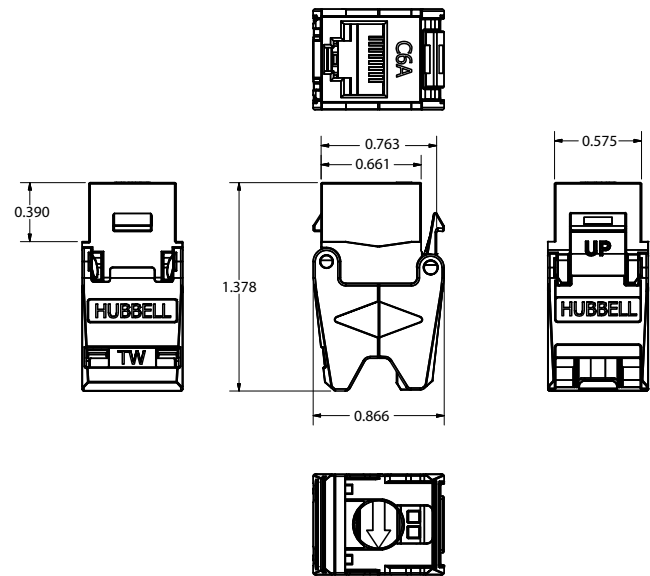

Ordering Information

Description	Qty	Color	UPC Number	Catalog Number
NEXTSPEED Ascent Category 6A Jack with Cobra-Lock Termination	24	Green	662620663425	HJU6AGN24

Listings

ANSI/TIA/EIA-568 Category 6A component
UL 1863 - Communications-Circuit Accessory
UL 2043 - Suitable for Air-Handling Spaces
RoHS Compliant
IEC60512-99-002 for de-matting endurance under PoE load

Specifications

Nose Housing Material	High-impact thermoplastic (UL 94V-0)
Rear Housing Material	Zinc die-cast
Nose Contacts	Copper Alloy with Gold Over Plating
IDC Contacts	Phosphor bronze with 100 micro-inch tin over plating
Dimensions in (mm) (H x W x D)	0.87 (22) x 0.67 (17) x 1.39 (35)
Wire Compatibility	24-22 AWG Solid

Performance

Electrical Performance	TIA Component Compliant
Withstand Voltage	1,000 Vac @ 60 Hz
PoE Support	Qualified to 150% of 802.3bt PoE Current Level
Plug Mating Cycles	750 Minimum
IDC Re-termination Cycles	25 Maximum
Plug Compatibility	RJ-11 to 45
Testing	100% Factory Tested
Backward Compatibility	Cat5e and Cat6

Accessories

Description	Catalog Number
Riser Reduced Diameter C6A Cable	C6ASRDSGN
Plenum Reduced Diameter C6A Cable	C6ASPDSGN
Standard C6A Patch Cord	HC6AGN10
Slim 28 AWG C6A Patch Cord	HCL6AGN10
RJ-45 Security Port Blocker, 25 pack	HXJDC25

Resources

[Customer Drawings](#)
[eCatalog page](#)