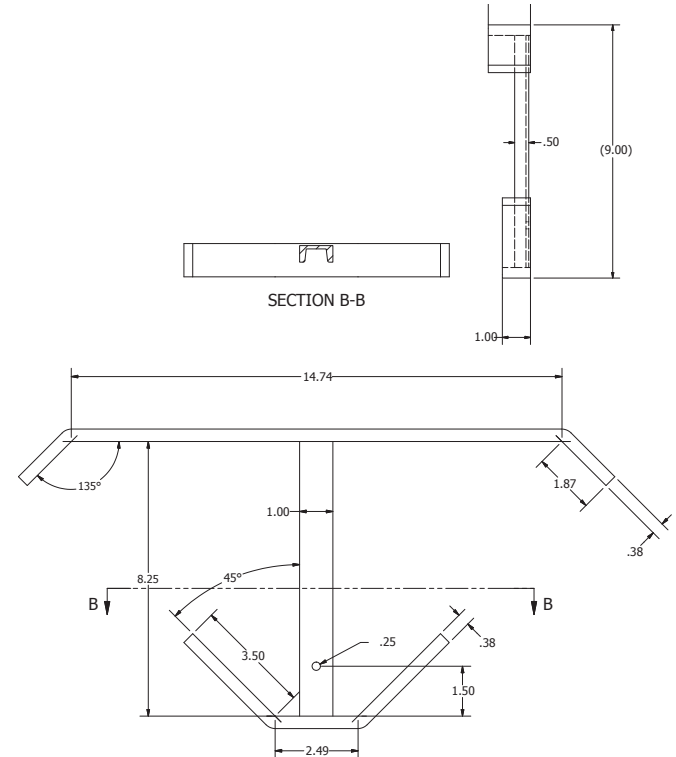

HLS Ladder Tray Installation Accessory Corner Support Bracket

HUBBELL

Features

- HLS Ladder Tray is a modular system that is easily configured for all unique installations
- Ladder tray sections universally work with all ladder tray accessories
- HLS Ladder feature rung spacing every 9" to support and relieve cable stress

Ordering Information

Description	Color	UPC Number	Catalog Number
Corner support bracket; T or Corner Junction installation	Black	662620657141	HLCB

Specifications

Material	Steel
Finish	Black Powder Coated

Accessories

Protective End Caps	HLCEPK2
Cable Waterfall	HLCD06
Retaining Post, 6"	HLP06B

Resources

Customer Drawing
Cable Management Solutions

Hubbell Premise Wiring