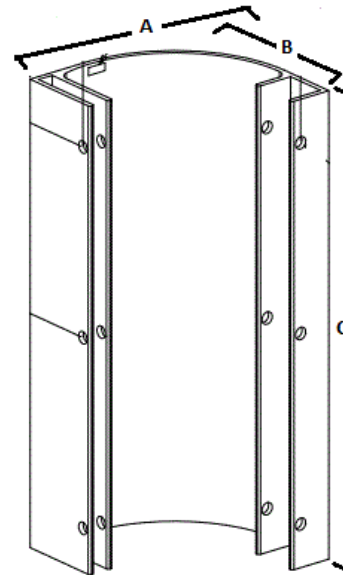

HLS Ladder Tray Installation Accessory

Cable Radius Drop

HUBBELL

Features

- HLS Ladder Tray is a modular system that is easily configured for all unique installations
- Ladder tray sections universally work with all ladder tray accessories
- HLS Ladder feature rung spacing every 9" to support and relieve cable stress

Ordering Information

Color	Length	Catalog Number	UPC Number
Black	12"	HLCD12	662620819990

Specifications

Material	Aluminum
Finish	Black

Accessories

Protective End Caps	HLCEPK2
Retaining Post, 6", Black	HLP06B
Black Velcro Roll	HVFBK575
9" Velco Strips, Yellow	MCCMV9YL10

Online Resources

[Brochure](#)
[Customer Drawing](#)
[Customer Use Drawing](#)
[eCatalog](#)

Dimensions- inches (mm)

A	4.5" (114)
B	4.5" (114)
C	10.75" (273)