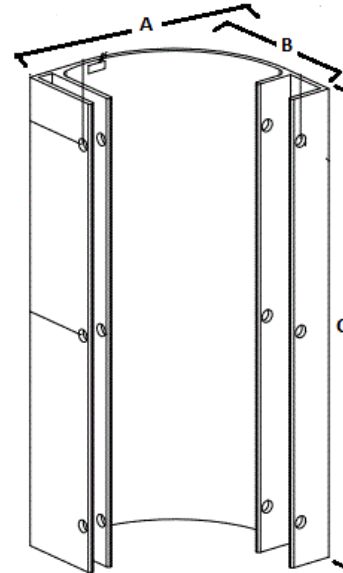

### Features

- HLS Ladder Tray is a modular system that is easily configured for all unique installations
- Ladder tray sections universally work with all ladder tray accessories
- HLS Ladder feature rung spacing every 9" to support and relieve cable stress

### Ordering Information

Color	Length	Catalog Number	UPC Number
Black	7.5"	HLCDS	662620820019

### Specifications

Material	Aluminum
Finish	Black

### Dimensions- inches (mm)

A	4.5" (114)
B	4.5" (114)
C	7.5" (191)