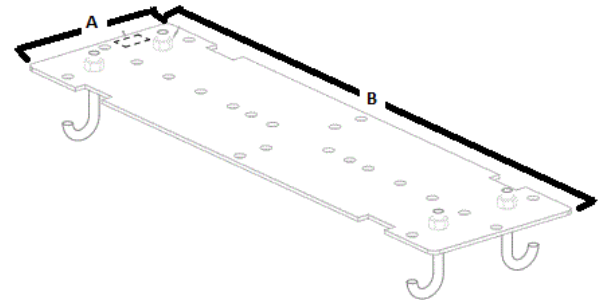

### Features

- HLS Ladder Tray is a modular system that is easily configured for all unique installations
- Ladder tray sections universally work with all ladder tray accessories
- HLS Ladder feature rung spacing every 9" to support and relieve cable stress

### Ordering Information

Color	Depth	Catalog Number	UPC Number
Black	8.4"	HLMPK19D	662620224169

### Dimensions- inches (mm)

A	8.4" (213)
B	19" (483)