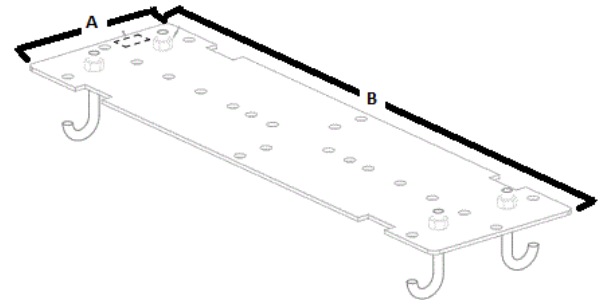

HLS Ladder Tray Installation Accessory

Relay Rack Mount Kit

HUBBELL

Features

- HLS Ladder Tray is a modular system that is easily configured for all unique installations
- Ladder tray sections universally work with all ladder tray accessories
- HLS Ladder feature rung spacing every 9" to support and relieve cable stress

Ordering Information

Color	Depth	Catalog Number	UPC Number
Black	5.4"	HLMPK19	662620819723

Specifications

Material	Steel
Gauge	11
Finish	Black

Accessories

Protective End Caps	HLCEPK2
Cable Waterfall, 6"	HLCD06
Retaining Post, 6", Black	HLP06B
Black Velcro Roll	HVFBK575
9" Velco Strips, Yellow	MCCMV9YL10

Dimensions- inches (mm)

A	5.4" (137)
B	19" (483)

Online Resources

- Brochure
- Customer Drawing
- Customer Use Drawing
- eCatalog