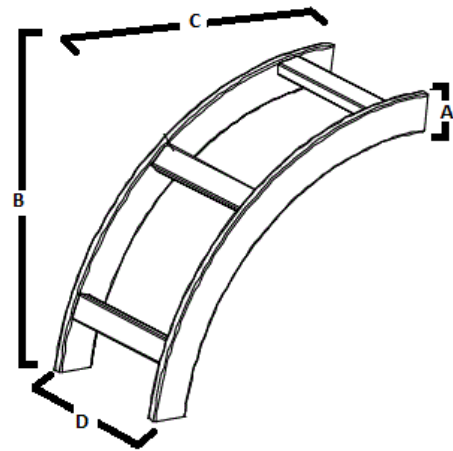

#### Performance

Weight Capacity	45 lbs/ft
-----------------	-----------

#### Dimensions- inches (mm)

A	1.5" (38)
B	11.5" (292)
C	11.5" (292)
D	6" (152)