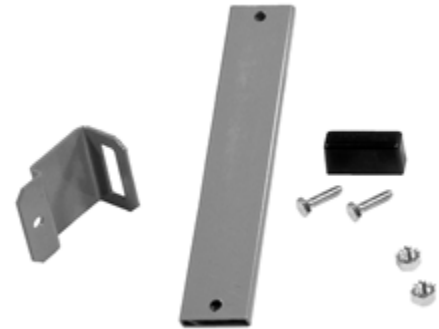

## Cable Retaining Fence Posts

### Features

- HLS Ladder Tray is a modular system that is easily configured for all unique installations
- Ladder tray sections universally work with all ladder tray accessories
- HLS Ladder feature rung spacing every 9" to support and relieve cable stress

### Specifications

Material	Steel
Gauge	16
Construction	Tubing
Finish	Gray

### Dimensions- inches (mm)

Length	6" (152)
Width	1.5" (38)
Thickness	3/8" (10)