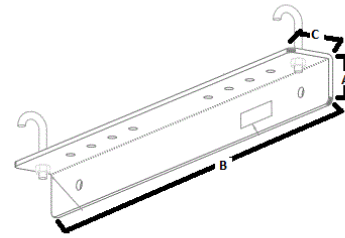

HLS Ladder Tray Installation Accessory

Wall Angle Support

HUBBELL

Features

- HLS Ladder Tray is a modular system that is easily configured for all unique installations
- Ladder tray sections universally work with all ladder tray accessories
- HLS Ladder feature rung spacing every 9" to support and relieve cable stress

Ordering Information

Color	Width	Catalog Number	UPC Number
Black	18"	HLX1518	662620819815

Specifications

Material	Steel
Finish	Black
Installation	Mounts to Wall

Accessories

Black Velcro Roll	HVFBK575
9" Velco Strips, Yellow	MCCMV9YL10
Retaining Post, 6", Black	HLP06B
Cable Waterfall, 6"	HLCD06
Protective End Caps	HLCEPK2

Online Resources

Brochure
Customer Drawing
Customer Use Drawing
eCatalog

Dimensions- inches (mm)

A	2" (51)
B	18" (508)
C	2" (51)