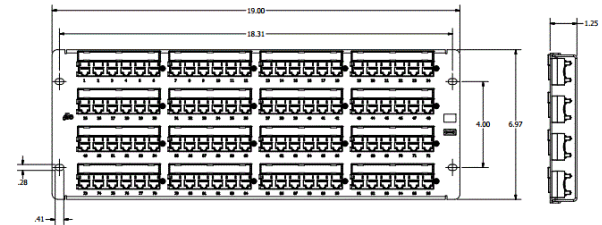

Listings

TIA-568-C.2 Category 6A component
ISO/IEC 11801/60603-7-41 6A component
Third Party tested for TIA 568-C.2 requirements. Component/link/channel Category 6A and ISO/IEC 11801 Class EA
Mechanical: Verified to TIA-568-C.2
UL Listed 1863, UL 94 V-0 Flammability Rating ISO9001-2008 manufacturing process

Specifications

Nose Contact Material	Beryllium copper with precious metal plating with nickel under-plating
Rear IDC Contact	Phosphor bronze with 100 micro-inch lead free tin over nickel plating
Panel Material	14 gauge steel rolled-edge construction
Dimensions (W x H) Inch (mm)	19 (483) x 7.00 (178)
CEA-310-E	Dimensions and mounting holes per CEA-310-E

Performance

Electrical

4.5dB NEXT margin over TIA 568-C.2 component at 500MHz
1.5dB NEXT margin over ISO/IEC 11801 6A component requirements at 500MHz
Designed and tested for 1.5A of continuous current per pair
Enhanced common mode design eliminates residual and reflected NEXT and ANEXT

General Information

Manufacturing: 100% factory tested
Universal wiring (T568A or T568B)
Integrated labeling and icon slots for 606-B compliance

Mechanical

Mating Cycle: 2000+ with FCC 8-position plug

Applications

IEEE 802.3an 10GBASE-T
IEEE 802.3bt 4PPoE Power over Ethernet
Suitable for links 2-90M
IEEE 802.11ac and IEEE 802.11ax WAP deployments
Backwards compatible with Category 5E and 6 hardware and applications

HUBBELL

Accessories

Category 6A Component Jack	HJ6AB
Category 6A Patch Cord	HC6AB03
Category 6A Panel Replacement Adaptor	HP6AM6
Category 6A UTP Cable	C6ASRB

Online Resources

Customer Use Drawing
eCatalog