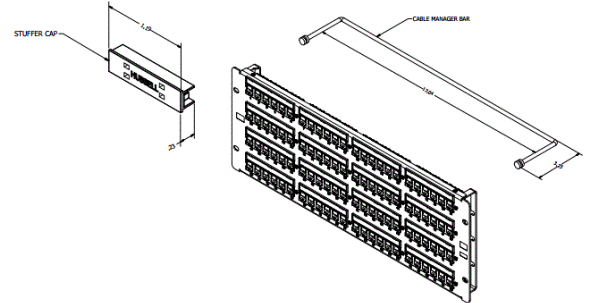

Listings

TIA-568-C.2 Category 6A component
ISO/IEC 11801/60603-7-41 6A component
Third Party tested for TIA 568-C.2 requirements. Component/link/channel Category 6A and ISO/IEC 11801 Class EA
Mechanical: Verified to TIA-568-C.2
UL Listed 1863, UL 94 V-0 Flammability Rating ISO9001-2008 manufacturing process

Specifications

Nose Contact Material	Beryllium copper with precious metal plating with nickel under-plating
Rear IDC Contact	Phosphor bronze with 100 micro-inch lead free tin over nickel plating
Panel Material	14 gauge steel rolled-edge construction
Dimensions (W x H) Inch (mm)	19 (483) x 7.00 (178)
CEA-310-E	Dimensions and mounting holes per CEA-310-E

Performance

Electrical

4.5dB NEXT margin over TIA 568-C.2 component at 500MHz
1.5dB NEXT margin over ISO/IEC 11801 6A component requirements at 500MHz
Designed and tested for 1.5A of continuous current per pair
Enhanced common mode design eliminates residual and reflected NEXT and ANEXT

General Information

Manufacturing: 100% factory tested
Universal wiring (T568A or T568B)
Integrated labeling and icon slots for 606-B compliance

Mechanical

Mating Cycle: 2000+ with FCC 8-position plug

Applications

IEEE 802.3an 10GBASE-T
IEEE 802.3bt 4PPoE Power over Ethernet
Suitable for links 2-90M
IEEE 802.11ac and IEEE 802.11ax WAP deployments
Backwards compatible with Category 5E and 6 hardware and applications

HUBBELL

Accessories

Category 6A Component Jack	HJ6AB
Category 6A Patch Cord	HC6AB03
Category 6A Panel Replacement Adaptor	HP6AM6
Category 6A UTP Cable	C6ASRB

Online Resources

Customer Use Drawing
eCatalog