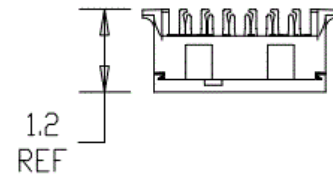

NEXTSPEED

Cross Connect Blocks

HUBBELL

Modular 66 Cross Connect Block, 66B

Features

- Designed for Fast and Easy Termination Incoming Telephone Cables
- Smaller Connecting Blocks Satisfy the Need for a Block Smaller than the 25-Pair
- Stackable for Increased Plant Flexibility

Ordering Information

Description	Color	Catalog Number	UPC
Modular 66B Block, Split (3x) With Cover, 6-Pair Capacity, 6 x 6 Block Size	White	HPW66B36	662620821177

Specifications

Block Size (in)	6 x 6
Capacity	6-Pair