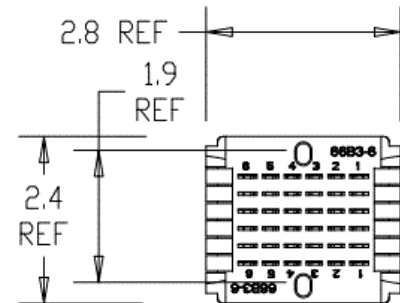

NEXTSPEED

Cross Connect Blocks

HUBBELL

Modular 66 Cross Connect Block, 66B

Features

- Designed for Fast and Easy Termination Incoming Telephone Cables
- Smaller Connecting Blocks Satisfy the Need for a Block Smaller than the 25-Pair
- Stackable for Increased Plant Flexibility

Ordering Information

Description	Color	Catalog Number	UPC
Modular 66B Block, Split (3x) With Cover, 6-Pair Capacity, 6 x 6 Block Size	White	HPW66B36	662620821177

Specifications

Block Size (in)	6 x 6
Capacity	6-Pair